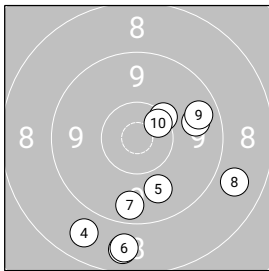

Ergebnis: **155.2** (146)

5 Shot Series: 94.5 Serien: 47.4 47.1

Single Shot Series: 60.7 Serien: 20.1 20.7 19.9

Zähler: 6 6 4 0 0 0 0 0 0 0 0

Innenzehner: 3

5 Shot Series

Single Shot Series

5 Shot Series

Serie 1: 8.7↓ 10.3↗ 9.7→ 8.8↙ 9.9↘
 Serie 2: 8.7↓ 9.6↓ 8.8↘ 9.6→ 10.4*↗

Single Shot Series

Serie 1: 9.9↗ 10.2↗
 Serie 2: 10.0← 10.7*↗
 Serie 3: 10.4*→ 9.5↘