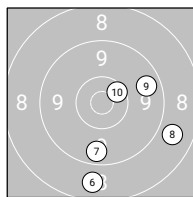

Ergebnis: **155.2** (146)

5 Shot Series: 94.5 Serien: 47.4 47.1

Single Shot Series: 60.7 Serien: 20.1 20.7 19.9

Zähler: 6 6 4 0 0 0 0 0 0 0 0

Innenzehner: 3

5 Shot Series

Single Shot Series

5 Shot Series

Serie 1: 8.7↓ 10.3↗ 9.7→ 8.8↙ 9.9↘
 Serie 2: 8.7↓ 9.6↓ 8.8↘ 9.6→ 10.4*↗

Single Shot Series

Serie 1: 9.9↗ 10.2↗
 Serie 2: 10.0← 10.7*↗
 Serie 3: 10.4*→ 9.5↘