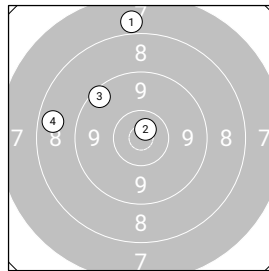

Ergebnis: **132.7** (124)

5 Shot Series: 96.1 Serien: 48.2 47.9

Single Shot Series: 36.6 Serien: 18.6 18.0

Zähler: 5 4 3 2 0 0 0 0 0 0

Innenzehner: 5

5 Shot Series

Single Shot Series

5 Shot Series

Serie 1: 10.5* ↗ 9.6 ↘ 9.6 → 8.8 ↘ 9.7 ↘
 Serie 2: 10.5* ↑ 10.5* ↘ 8.7 ↘ 7.6 ↗ 10.6* ↗

Single Shot Series

Serie 1: 7.9 ↑ 10.7* ↗
 Serie 2: 9.4 ↖ 8.6 ↖