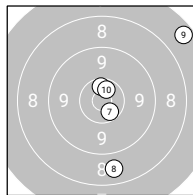

Ergebnis: **132.7** (124)

5 Shot Series: 96.1 Serien: 48.2 47.9

Single Shot Series: 36.6 Serien: 18.6 18.0

Zähler: 5 4 3 2 0 0 0 0 0 0

Innenzehner: 5

5 Shot Series

Single Shot Series

5 Shot Series

Serie 1: 10.5* ↗ 9.6 ↘ 9.6 → 8.8 ↘ 9.7 ↘
 Serie 2: 10.5* ↑ 10.5* ↘ 8.7 ↘ 7.6 ↗ 10.6* ↗

Single Shot Series

Serie 1: 7.9 ↑ 10.7* ↗
 Serie 2: 9.4 ↖ 8.6 ↖