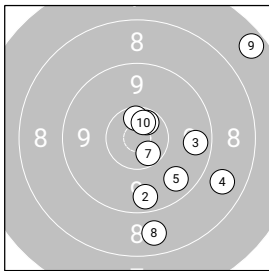

ISSF AP Men Final

StandNr: G

GER-HS Raabe, Martin #378

Herren I

Single Shot Series

StartNr: 2044

21.03.2026 15:57

GER-HS LV HESSEN

Ergebnis: **132.7** (124)

5 Shot Series: 96.1 Serien: 48.2 47.9

Single Shot Series: 36.6 Serien: 18.6 18.0

Zähler: 5 4 3 2 0 0 0 0 0 0

Innenzehner: 5

5 Shot Series

Single Shot Series

5 Shot Series

Serie 1: 10.5* ↗ 9.6 ↘ 9.6 → 8.8 ↘ 9.7 ↘
 Serie 2: 10.5* ↑ 10.5* ↘ 8.7 ↘ 7.6 ↗ 10.6* ↗

Single Shot Series

Serie 1: 7.9 ↑ 10.7* ↗
 Serie 2: 9.4 ↖ 8.6 ↖