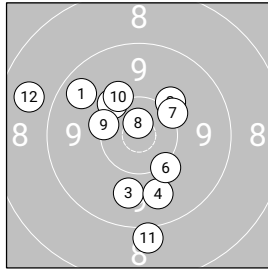

Ergebnis: **217.4** (209)

5 Shot Series: 98.5 Serien: 47.5 51.0

Single Shot Series: 118.9 Serien: 19.7 19.7 20.4 20.9 20.4 17.8

Tie Breaking: Serien: 10.0 10.5

Zähler: 15 7 2 0 0 0 0 0 0 0 0

Innenzehner: 4

5 Shot Series

Single Shot Series

Tie Breaking

5 Shot Series

Serie 1: 9.5 ← 10.0 ↑ 9.7 ↓ 9.4 ↓ 8.9 ↗
 Serie 2: 10.0 ← 10.5* ↓ 10.5* ↗ 10.0 ↗ 10.0 ↘

Single Shot Series

Serie 1: 9.6 ← 10.1 ↗
 Serie 2: 9.9 ↓ 9.8 ↓
 Serie 3: 10.2 ↗ 10.2 ↘
 Serie 4: 10.2 ↗ 10.7* ↑
 Serie 5: 10.3 ← 10.1 ↗
 Serie 6: 9.0 ↓ 8.8 ←

Tie Breaking

Serie 1: 10.0 ↑
 Serie 2: 10.5* ↗