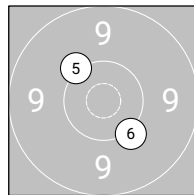

Ergebnis: **217.4** (209)

5 Shot Series: 98.5 Serien: 47.5 51.0

Single Shot Series: 118.9 Serien: 19.7 19.7 20.4 20.9 20.4 17.8

Tie Breaking: Serien: 10.0 10.5

Zähler: 15 7 2 0 0 0 0 0 0 0 0

Innenzehner: 4

5 Shot Series

Single Shot Series

Tie Breaking

5 Shot Series

Serie 1: 9.5 ← 10.0 ↑ 9.7 ↓ 9.4 ↓ 8.9 ↗
 Serie 2: 10.0 ← 10.5* ↓ 10.5* ↗ 10.0 ↗ 10.0 ↘

Single Shot Series

Serie 1: 9.6 ← 10.1 ↗
 Serie 2: 9.9 ↓ 9.8 ↓
 Serie 3: 10.2 ↗ 10.2 ↘
 Serie 4: 10.2 ↗ 10.7* ↑
 Serie 5: 10.3 ← 10.1 ↗
 Serie 6: 9.0 ↓ 8.8 ←