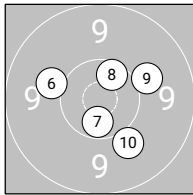

Ergebnis: **217.4** (209)

5 Shot Series: 98.5 Serien: 47.5 51.0

Single Shot Series: 118.9 Serien: 19.7 19.7 20.4 20.9 20.4 17.8

Tie Breaking: Serien: 10.0 10.5

Zähler: 15 7 2 0 0 0 0 0 0 0 0

Innenzehner: 4

5 Shot Series

Single Shot Series

Tie Breaking

5 Shot Series

Serie 1: 9.5 ← 10.0 ↑ 9.7 ↓ 9.4 ↓ 8.9 ↗
 Serie 2: 10.0 ← 10.5* ↓ 10.5* ↗ 10.0 ↗ 10.0 ↘

Single Shot Series

Serie 1: 9.6 ← 10.1 ↗
 Serie 2: 9.9 ↓ 9.8 ↓
 Serie 3: 10.2 ↗ 10.2 ↘
 Serie 4: 10.2 ↗ 10.7* ↑
 Serie 5: 10.3 ← 10.1 ↗
 Serie 6: 9.0 ↓ 8.8 ←