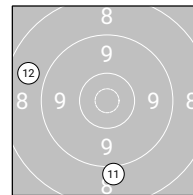

Ergebnis: **217.4** (209)

5 Shot Series: 98.5 Serien: 47.5 51.0

Single Shot Series: 118.9 Serien: 19.7 19.7 20.4 20.9 20.4 17.8

Tie Breaking: Serien: 10.0 10.5

Zähler: 15 7 2 0 0 0 0 0 0 0 0

Innenzehner: 4

5 Shot Series

Single Shot Series

Tie Breaking

5 Shot Series

Serie 1: 9.5 ← 10.0 ↑ 9.7 ↓ 9.4 ↓ 8.9 ↗
 Serie 2: 10.0 ← 10.5* ↓ 10.5* ↗ 10.0 ↗ 10.0 ↘

Single Shot Series

Serie 1: 9.6 ← 10.1 ↗
 Serie 2: 9.9 ↓ 9.8 ↓
 Serie 3: 10.2 ↗ 10.2 ↘
 Serie 4: 10.2 ↗ 10.7* ↑
 Serie 5: 10.3 ← 10.1 ↗
 Serie 6: 9.0 ↓ 8.8 ←