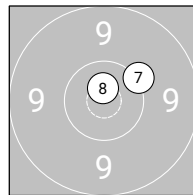

Ergebnis: **217.4** (209)

5 Shot Series: 98.5 Serien: 47.5 51.0

Single Shot Series: 118.9 Serien: 19.7 19.7 20.4 20.9 20.4 17.8

Tie Breaking: Serien: 10.0 10.5

Zähler: 15 7 2 0 0 0 0 0 0 0 0

Innenzehner: 4

5 Shot Series

Single Shot Series

Tie Breaking

5 Shot Series

Serie 1: 9.5 ← 10.0 ↑ 9.7 ↓ 9.4 ↓ 8.9 ↗
 Serie 2: 10.0 ← 10.5* ↓ 10.5* ↗ 10.0 ↗ 10.0 ↘

Single Shot Series

Serie 1: 9.6 ← 10.1 ↗
 Serie 2: 9.9 ↓ 9.8 ↓
 Serie 3: 10.2 ↗ 10.2 ↘
 Serie 4: 10.2 ↗ 10.7* ↑
 Serie 5: 10.3 ← 10.1 ↗
 Serie 6: 9.0 ↓ 8.8 ←