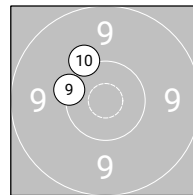

Ergebnis: **217.4** (209)

5 Shot Series: 98.5 Serien: 47.5 51.0

Single Shot Series: 118.9 Serien: 19.7 19.7 20.4 20.9 20.4 17.8

Tie Breaking: Serien: 10.0 10.5

Zähler: 15 7 2 0 0 0 0 0 0 0 0

Innenzehner: 4

5 Shot Series

Single Shot Series

Tie Breaking

5 Shot Series

Serie 1: 9.5 ← 10.0 ↑ 9.7 ↓ 9.4 ↓ 8.9 ↗
 Serie 2: 10.0 ← 10.5* ↓ 10.5* ↗ 10.0 ↗ 10.0 ↘

Single Shot Series

Serie 1: 9.6 ← 10.1 ↗
 Serie 2: 9.9 ↓ 9.8 ↓
 Serie 3: 10.2 ↗ 10.2 ↘
 Serie 4: 10.2 ↗ 10.7* ↑
 Serie 5: 10.3 ← 10.1 ↗
 Serie 6: 9.0 ↓ 8.8 ←