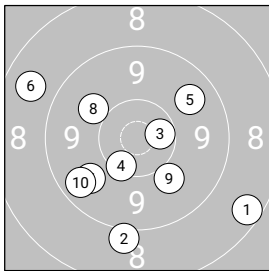

# Herren I

Single Shot Series

StartNr: 1972

22.03.2026 14:12

LUX LUXEMBOURG

Ergebnis: **135.9** (130)

5 Shot Series: 96.3      Serien: 48.2 48.1

Single Shot Series: 39.6      Serien: 19.5 20.1

Zähler: 6 6 2 0 0 0 0 0 0 0 0

Innenzehner: 2

5 Shot Series

Single Shot Series

## 5 Shot Series

Serie 1:	8.5 ↘	9.1 ↓	10.5* →	10.4 ↙	9.7 ↗
Serie 2:	8.7 ↙	9.8 ↙	10.0 ↙	10.0 ↘	9.6 ↙