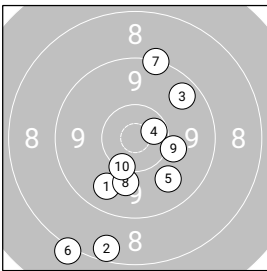

Ergebnis: **216.1** (208)

5 Shot Series: 95.8 Serien: 48.1 47.7

Single Shot Series: 120.3 Serien: 20.3 20.1 20.1 20.1 20.7 19.0

Zähler: 12 8 2 0 0 0 0 0 0 0 0

Innenzehner: 4

5 Shot Series

Single Shot Series

5 Shot Series

Serie 1: 9.7 ↘ 8.5 ↘ 9.6 ↗ 10.5* → 9.8 ↘
 Serie 2: 8.1 ↘ 9.2 ↑ 10.0 ↘ 10.1 → 10.3 ↘

Single Shot Series

Serie 1: 9.6 ↗ 10.7* →
 Serie 2: 10.0 ↘ 10.1 →
 Serie 3: 9.5 ↑ 10.6* ↘
 Serie 4: 10.0 → 10.1 ↑
 Serie 5: 10.2 ↘ 10.5* ↘
 Serie 6: 9.4 ← 9.6 ↘