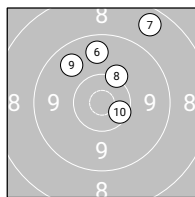

Ergebnis: **112.8** (108)

5 Shot Series: 94.3 Serien: 45.7 48.6

Single Shot Series: 18.5 Serien: 18.5

Zähler: 2 8 2 0 0 0 0 0 0 0

Innenzehner: 1

5 Shot Series

Single Shot Series

5 Shot Series

Serie 1:	8.6 ←	9.8 ←	9.0 ↘	9.0 ↑	9.3 ↓
Serie 2:	9.7 ↑	8.6 ↗	10.2 ↗	9.7 ↖	10.4* ↘

Single Shot Series

Serie 1:	9.2 ↓	9.3 ↖
----------	-------	-------