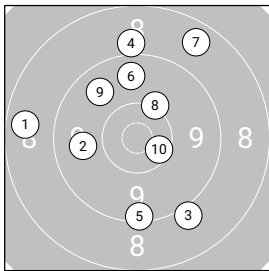

Ergebnis: **112.8** (108)

5 Shot Series: 94.3 Serien: 45.7 48.6

Single Shot Series: 18.5 Serien: 18.5

Zähler: 2 8 2 0 0 0 0 0 0 0

Innenzehner: 1

5 Shot Series

Single Shot Series

5 Shot Series

Serie 1:	8.6 ←	9.8 ←	9.0 ↘	9.0 ↑	9.3 ↓
Serie 2:	9.7 ↑	8.6 ↗	10.2 ↗	9.7 ↖	10.4* ↘

Single Shot Series

Serie 1:	9.2 ↓	9.3 ↖
----------	-------	-------