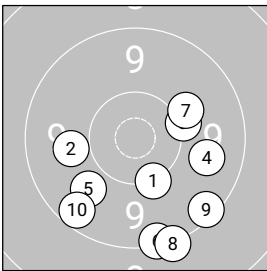

Ergebnis: **236.4** (224)

5 Shot Series: 97.5 Serien: 50.0 47.5

Single Shot Series: 138.9 Serien: 20.5 19.3 19.1 20.0 19.4 20.3 20.3

Zähler: 8 16 0 0 0 0 0 0 0 0 0

Innenzehner: 2

5 Shot Series

Single Shot Series

5 Shot Series

Serie 1: 10.2 ↓ 9.9 ← 10.2 → 9.8 → 9.9 ↘
 Serie 2: 9.3 ↓ 10.1 → 9.2 ↓ 9.4 ↘ 9.5 ↘

Single Shot Series

Serie 1: 9.7 ↓ 10.8* ↗
 Serie 2: 9.5 ↘ 9.8 ←
 Serie 3: 9.7 ↘ 9.4 ←
 Serie 4: 9.9 ← 10.1 ↓
 Serie 5: 9.7 → 9.7 →
 Serie 6: 10.3 ↗ 10.0 ↗
 Serie 7: 9.9 ↘ 10.4* →