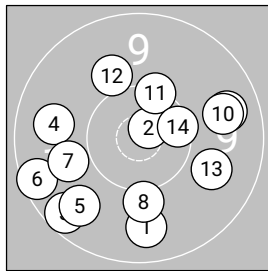

Ergebnis: **236.4** (224)

5 Shot Series: 97.5 Serien: 50.0 47.5

Single Shot Series: 138.9 Serien: 20.5 19.3 19.1 20.0 19.4 20.3 20.3

Zähler: 8 16 0 0 0 0 0 0 0 0 0

Innenzehner: 2

5 Shot Series

Single Shot Series

5 Shot Series

Serie 1: 10.2 ↓ 9.9 ← 10.2 → 9.8 → 9.9 ↘
 Serie 2: 9.3 ↓ 10.1 → 9.2 ↓ 9.4 ↘ 9.5 ↘

Single Shot Series

Serie 1: 9.7 ↓ 10.8* ↗
 Serie 2: 9.5 ↘ 9.8 ←
 Serie 3: 9.7 ↘ 9.4 ←
 Serie 4: 9.9 ← 10.1 ↓
 Serie 5: 9.7 → 9.7 →
 Serie 6: 10.3 ↗ 10.0 ↗
 Serie 7: 9.9 ↘ 10.4* →