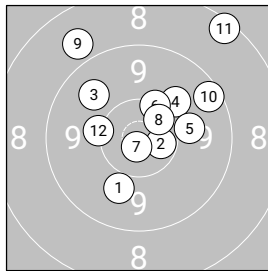

Ergebnis: **214.4** (206)

5 Shot Series: 95.6 Serien: 47.9 47.7

Single Shot Series: 118.8 Serien: 20.5 19.8 20.3 21.2 18.4 18.6

Zähler: 10 10 2 0 0 0 0 0 0 0 0

Innenzehner: 3

5 Shot Series

Single Shot Series

5 Shot Series

Serie 1: 9.3↗ 9.8↘ 9.8→ 9.5↖ 9.5↗
 Serie 2: 10.0↖ 9.4↗ 9.1→ 9.2→ 10.0→

Single Shot Series

Serie 1: 10.0↘ 10.5*→
 Serie 2: 9.8↖ 10.0↗
 Serie 3: 10.0→ 10.3↗
 Serie 4: 10.8*↘ 10.4*↗
 Serie 5: 8.9↖ 9.5↗
 Serie 6: 8.4↗ 10.2↖