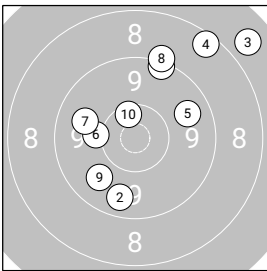

ISSF AP Women Final

Damen I

StartNr: 1660

StandNr: C

Single Shot Series

21.03.2026 17:06

GER-LLZBW Becker, Celina #254

GER-LLZBW LLZ BADEN-WÜRTTEMBERG

Ergebnis: **232.1** (222)

5 Shot Series: 94.1 Serien: 44.8 49.3

Single Shot Series: 138.0 Serien: 19.2 20.5 19.6 20.5 20.4 19.9 17.9

Zähler: 11 9 3 1 0 0 0 0 0 0 0

Innenzehner: 4

5 Shot Series

Single Shot Series

5 Shot Series

Serie 1: 9.3 ↗ 9.6 ↘ 7.8 ↗ 8.4 ↗ 9.7 ↗
 Serie 2: 10.1 ← 9.8 ← 9.2 ↗ 9.8 ↘ 10.4* ↗

Single Shot Series

Serie 1: 10.3 ↗ 8.9 ↗
 Serie 2: 10.4* ↗ 10.1 ↗
 Serie 3: 9.3 ← 10.3 ↗
 Serie 4: 10.5* ↘ 10.0 ↘
 Serie 5: 10.3 ↗ 10.1 ↗
 Serie 6: 10.4* ↗ 9.5 ↘
 Serie 7: 8.6 ↗ 9.3 ↘