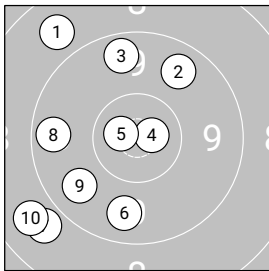

Ergebnis: **153.1** (143)
 5 Shot Series: 96.2 Serien: 49.5 46.7
 Single Shot Series: 56.9 Serien: 19.3 19.0 18.6
 Zähler: 4 7 5 0 0 0 0 0 0 0
 Innenzehner: 3

5 Shot Series

Single Shot Series

5 Shot Series

Serie 1: 8.8 ↘ 9.7 ↗ 9.6 ↗ 10.7* → 10.7* ←
 Serie 2: 9.7 ↓ 8.9 ↙ 9.6 ← 9.7 ↙ 8.8 ↙

Single Shot Series

Serie 1: 10.4* ← 8.9 ↘
 Serie 2: 8.7 ↙ 10.3 ←
 Serie 3: 9.3 ↗ 9.3 ↙