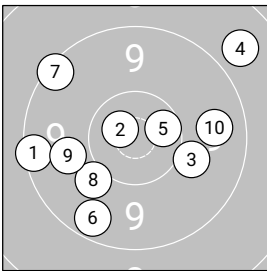

ISSF AP Women Final

Damen I

StartNr: 1661

StandNr: B

Single Shot Series

22.03.2026 13:19

GER-LLZBW Becker, Celina #254

GER-LLZBW LLZ BADEN-WÜRTTEMBERG

Ergebnis: **185.8** (177)

5 Shot Series: 98.0 Serien: 49.4 48.6

Single Shot Series: 87.8 Serien: 19.9 19.2 18.3 20.8 9.6

Zähler: 8 9 2 0 0 0 0 0 0 0 1

Innenzehner: 4

5 Shot Series

Single Shot Series

5 Shot Series

Serie 1: 9.4 ← 10.7* ← 10.0 → 8.8 → 10.5* →
 Serie 2: 9.6 ↓ 9.4 ↖ 10.0 ↙ 9.9 ← 9.7 →

Single Shot Series

Serie 1: 10.4* ↖ 9.5 →
 Serie 2: 9.1 ↓ 10.1 ↓
 Serie 3: 8.7 ← 9.6 ↖
 Serie 4: 10.6* ↖ 10.2 ↙
 Serie 5: 9.6 → 0.0F_{MIS}