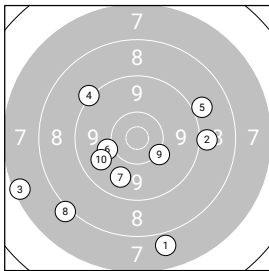

ISSF AP Women Final

StandNr: D

GER-RH Koch, Kirsten #357

Damen I

Single Shot Series

StartNr: 2003

22.03.2026 13:12

GER-RH LV RHEINLAND

Ergebnis: **129.4** (124)

5 Shot Series: 90.5 Serien: 42.5 48.0

Single Shot Series: 38.9 Serien: 20.0 18.9

Zähler: 4 6 2 2 0 0 0 0 0 0

Innenzehner: 2

5 Shot Series

Single Shot Series

5 Shot Series

Serie 1: 7.9 ↘ 9.0 → 7.4 ↙ 9.2 ↖ 9.0 →
 Serie 2: 10.1 ← 9.8 ↙ 8.1 ↙ 10.2 → 9.8 ↙

Single Shot Series

Serie 1: 10.5* → 9.5 ↖
 Serie 2: 10.5* → 8.4 ↙