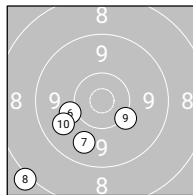

Ergebnis: **129.4** (124)

5 Shot Series: 90.5 Serien: 42.5 48.0

Single Shot Series: 38.9 Serien: 20.0 18.9

Zähler: 4 6 2 2 0 0 0 0 0 0

Innenzehner: 2

5 Shot Series

Single Shot Series

5 Shot Series

Serie 1: 7.9 ↘ 9.0 → 7.4 ↙ 9.2 ↖ 9.0 →
 Serie 2: 10.1 ← 9.8 ↙ 8.1 ↙ 10.2 → 9.8 ↙

Single Shot Series

Serie 1: 10.5* → 9.5 ↖
 Serie 2: 10.5* → 8.4 ↙