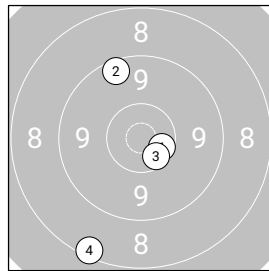

Ergebnis: **129.4** (124)

5 Shot Series: 90.5 Serien: 42.5 48.0

Single Shot Series: 38.9 Serien: 20.0 18.9

Zähler: 4 6 2 2 0 0 0 0 0 0

Innenzehner: 2

5 Shot Series

Single Shot Series

5 Shot Series

Serie 1: 7.9 ↘ 9.0 → 7.4 ↙ 9.2 ↖ 9.0 →
 Serie 2: 10.1 ← 9.8 ↙ 8.1 ↙ 10.2 → 9.8 ↙

Single Shot Series

Serie 1: 10.5* → 9.5 ↖
 Serie 2: 10.5* → 8.4 ↙