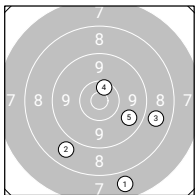

Ergebnis: **166.3** (156)

5 Shot Series: 92.4 Serien: 45.5 46.9

Single Shot Series: 73.9 Serien: 18.4 19.5 19.1 16.9

Zähler: 5 5 5 3 0 0 0 0 0 0

Innenzehner: 1

5 Shot Series

Single Shot Series

5 Shot Series

Serie 1: 7.8 ↘ 8.8 ↘ 8.8 → 10.4* ↗ 9.7 ↘
 Serie 2: 10.1 ↙ 7.9 ↘ 9.7 ↗ 8.9 ↘ 10.3 ↘

Single Shot Series

Serie 1: 8.6 ↘ 9.8 ↙
 Serie 2: 9.5 ↘ 10.0 ↙
 Serie 3: 8.9 ↘ 10.2 →
 Serie 4: 9.9 → 7.0 ↙