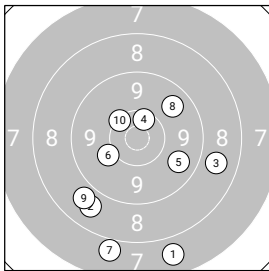

Ergebnis: **166.3** (156)

5 Shot Series: 92.4 Serien: 45.5 46.9

Single Shot Series: 73.9 Serien: 18.4 19.5 19.1 16.9

Zähler: 5 5 5 3 0 0 0 0 0 0

Innenzehner: 1

5 Shot Series

Single Shot Series

5 Shot Series

Serie 1: 7.8 ↘ 8.8 ↘ 8.8 → 10.4* ↗ 9.7 ↘
 Serie 2: 10.1 ↙ 7.9 ↘ 9.7 ↗ 8.9 ↘ 10.3 ↘

Single Shot Series

Serie 1: 8.6 ↘ 9.8 ↙
 Serie 2: 9.5 ↘ 10.0 ↙
 Serie 3: 8.9 ↘ 10.2 →
 Serie 4: 9.9 → 7.0 ↙