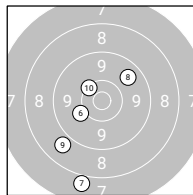

Ergebnis: **166.3** (156)

5 Shot Series: 92.4 Serien: 45.5 46.9

Single Shot Series: 73.9 Serien: 18.4 19.5 19.1 16.9

Zähler: 5 5 5 3 0 0 0 0 0 0

Innenzehner: 1

5 Shot Series

Single Shot Series

5 Shot Series

Serie 1: 7.8 ↘ 8.8 ↘ 8.8 → 10.4* ↗ 9.7 ↘
 Serie 2: 10.1 ↙ 7.9 ↘ 9.7 ↗ 8.9 ↘ 10.3 ↘

Single Shot Series

Serie 1: 8.6 ↘ 9.8 ↙
 Serie 2: 9.5 ↘ 10.0 ↙
 Serie 3: 8.9 ↘ 10.2 →
 Serie 4: 9.9 → 7.0 ↙