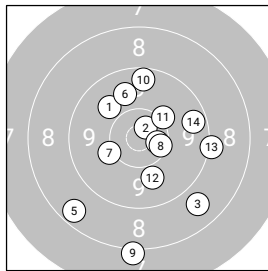

Ergebnis: **232.4** (221)

5 Shot Series: 97.2 Serien: 48.8 48.4

Single Shot Series: 135.2 Serien: 20.5 19.3 18.4 20.5 17.6 20.1 18.8

Zähler: 9 11 4 0 0 0 0 0 0 0 0

Innenzehner: 5

5 Shot Series

Single Shot Series

5 Shot Series

Serie 1: 10.0 ↓ 9.3 ↓ 10.5* ↘ 8.6 ← 10.4* ↗
 Serie 2: 9.2 ← 9.8 ↙ 9.8 ↗ 10.3 ↘ 9.3 ↘

Single Shot Series

Serie 1: 9.9 ↙ 10.6* ↗
 Serie 2: 8.8 ↘ 10.5* ↗
 Serie 3: 8.6 ↙ 9.8 ↗
 Serie 4: 10.1 ← 10.4* ↗
 Serie 5: 8.1 ↓ 9.5 ↑
 Serie 6: 10.2 ↗ 9.9 ↓
 Serie 7: 9.2 → 9.6 →