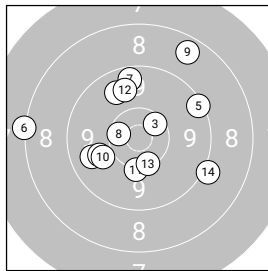

Ergebnis: **229.5** (218)

5 Shot Series: 94.3 Serien: 48.6 45.7

Single Shot Series: 135.2 Serien: 19.4 20.3 17.5 20.0 18.6 20.0 19.4

Zähler: 7 12 5 0 0 0 0 0 0 0 0

Innenzehner: 3

5 Shot Series

Single Shot Series

5 Shot Series

Serie 1: 9.7 ↙ 9.9 ↘ 10.6* → 8.5 → 9.9 ↘
 Serie 2: 9.2 ↙ 8.5 ← 9.3 ↘ 8.7 ← 10.0 ↘

Single Shot Series

Serie 1: 9.7 ↙ 9.7 ↙
 Serie 2: 10.4* → 9.9 ↙
 Serie 3: 9.3 → 8.2 ←
 Serie 4: 9.5 ↑ 10.5* ←
 Serie 5: 8.6 ↑ 10.0 ↙
 Serie 6: 10.2 ↓ 9.8 ↑
 Serie 7: 10.3 ↓ 9.1 ↘