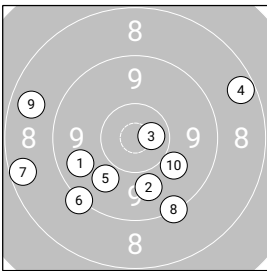

Ergebnis: **229.5** (218)

5 Shot Series: 94.3 Serien: 48.6 45.7

Single Shot Series: 135.2 Serien: 19.4 20.3 17.5 20.0 18.6 20.0 19.4

Zähler: 7 12 5 0 0 0 0 0 0 0 0

Innenzehner: 3

5 Shot Series

Single Shot Series

5 Shot Series

Serie 1: 9.7 ↙ 9.9 ↘ 10.6* → 8.5 → 9.9 ↘
 Serie 2: 9.2 ↙ 8.5 ← 9.3 ↘ 8.7 ← 10.0 ↘

Single Shot Series

Serie 1: 9.7 ↙ 9.7 ↙
 Serie 2: 10.4* → 9.9 ↙
 Serie 3: 9.3 → 8.2 ←
 Serie 4: 9.5 ↑ 10.5* ←
 Serie 5: 8.6 ↑ 10.0 ↙
 Serie 6: 10.2 ↓ 9.8 ↑
 Serie 7: 10.3 ↓ 9.1 ↘