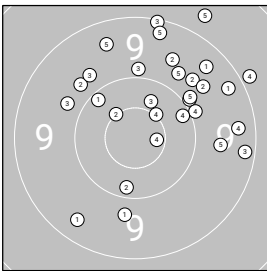

ISSF 25mP Women

StandNr: 143

Röthlisberger, Daniela #156

Damen I

Comp. Rapid Fire

SUI-Region Berner Schießsportverban

StartNr: 1435

24.03.2026 11:47

Ergebnis: **560** (590.5)

Comp. Precision: 277 Serien: 45 47 47 46 46 46

Comp. Rapid Fire: 283 Serien: 48 49 46 48 48 44

Zähler: 27 27 5 1 0 0 0 0 0 0 0

Innenzehner: 12

Comp. Precision

Comp. Rapid Fire

Comp. Precision

Serie 1:	9.4 [19.89] ↗	9.7 [47.55] ↗	9.8 [73.74] ↘	10.5* [112.51] ↗	8.7 [146.48] ↗
Serie 2:	9.8 [19.72] ↓	10.2 [43.62] ↓	9.2 [64.96] →	10.6* [97.36] →	9.4 [124.32] ↗
Serie 3:	10.0 [11.09] ↗	9.8 [61.52] ↘	9.1 [108.18] ↑	10.0 [144.65] ↗	9.9 [202.82] ↗
Serie 4:	10.2 [14.27] ↘	10.5* [33.88] ↘	9.9 [56.95] ↑	8.9 [81.50] ↗	9.8 [143.50] ↗
Serie 5:	9.4 [39.40] ↘	9.6 [56.18] ↗	10.4 [80.77] ↗	9.3 [103.16] →	9.6 [128.76] →
Serie 6:	9.3 [21.11] ↗	9.7 [47.56] ↗	9.8 [80.97] ↘	10.2 [109.51] ↗	9.3 [173.89] ↑