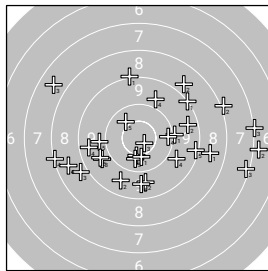

Ergebnis: **529** (559.5)

Comp. Precision: 269      Serien: 45 43 45 45 45 46

Comp. Rapid Fire: 260      Serien: 45 43 45 45 40 42

Zähler: 16 24 14 5 1 0 0 0 0 0 0

Innenzehner: 8

Comp. Precision

Comp. Rapid Fire

**Comp. Precision**

<b>Serie 1:</b>	9.5 [12.87] ↗	9.5 [42.31] ↘	10.4 [99.77] ↗	9.9 [125.52] ↘	8.9 [205.68] ↘
<b>Serie 2:</b>	8.7 [11.27] ↘	8.3 [48.80] ↙	8.5 [89.47] ↘	10.6* [122.08] ↘	9.8 [147.61] ↘
<b>Serie 3:</b>	9.2 [40.20] ↘	8.2 [76.78] ↗	9.1 [101.29] ↘	9.4 [178.65] ↘	10.4 [199.83] ↗
<b>Serie 4:</b>	10.6* [16.35] ↗	7.9 [48.98] ↘	10.3 [112.01] ↘	9.4 [142.94] ↗	9.6 [169.12] ↗
<b>Serie 5:</b>	10.8* [15.05] ↗	9.4 [45.73] ↗	8.1 [72.03] ↗	8.9 [121.23] ↙	10.8* [156.44] ↗
<b>Serie 6:</b>	8.5 [17.51] ↘	8.9 [51.77] ↘	10.1 [119.35] ↗	10.6* [151.42] ↗	10.5* [214.28] ↘