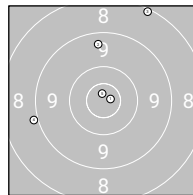

Ergebnis: **529** (559.5)

Comp. Precision: 269      Serien: 45 43 45 45 45 46

Comp. Rapid Fire: 260      Serien: 45 43 45 45 40 42

Zähler: 16 24 14 5 1 0 0 0 0 0 0

Innenzehner: 8

Comp. Precision

Comp. Rapid Fire

**Comp. Precision**

<b>Serie 1:</b>	9.5 [12.87] ↗	9.5 [42.31] ↘	10.4 [99.77] ↗	9.9 [125.52] ↘	8.9 [205.68] ↘
<b>Serie 2:</b>	8.7 [11.27] ↘	8.3 [48.80] ↙	8.5 [89.47] ↘	10.6* [122.08] ↘	9.8 [147.61] ↘
<b>Serie 3:</b>	9.2 [40.20] ↘	8.2 [76.78] ↗	9.1 [101.29] ↘	9.4 [178.65] ↘	10.4 [199.83] ↗
<b>Serie 4:</b>	10.6* [16.35] ↗	7.9 [48.98] ↘	10.3 [112.01] ↘	9.4 [142.94] ↗	9.6 [169.12] ↗
<b>Serie 5:</b>	10.8* [15.05] ↗	9.4 [45.73] ↗	8.1 [72.03] ↗	8.9 [121.23] ↙	10.8* [156.44] ↗
<b>Serie 6:</b>	8.5 [17.51] ↘	8.9 [51.77] ↘	10.1 [119.35] ↗	10.6* [151.42] ↗	10.5* [214.28] ↘