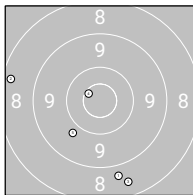

Ergebnis: **529** (559.5)

Comp. Precision: 269      Serien: 45 43 45 45 45 46

Comp. Rapid Fire: 260      Serien: 45 43 45 45 40 42

Zähler: 16 24 14 5 1 0 0 0 0 0 0

Innenzehner: 8

Comp. Precision

Comp. Rapid Fire

**Comp. Precision**

<b>Serie 1:</b>	9.5 [12.87] ↗	9.5 [42.31] ↘	10.4 [99.77] ↗	9.9 [125.52] ↘	8.9 [205.68] ↘
<b>Serie 2:</b>	8.7 [11.27] ↘	8.3 [48.80] ↙	8.5 [89.47] ↘	10.6* [122.08] ↘	9.8 [147.61] ↘
<b>Serie 3:</b>	9.2 [40.20] ↘	8.2 [76.78] ↗	9.1 [101.29] ↘	9.4 [178.65] ↘	10.4 [199.83] ↗
<b>Serie 4:</b>	10.6* [16.35] ↗	7.9 [48.98] ↘	10.3 [112.01] ↘	9.4 [142.94] ↗	9.6 [169.12] ↗
<b>Serie 5:</b>	10.8* [15.05] ↗	9.4 [45.73] ↗	8.1 [72.03] ↗	8.9 [121.23] ↙	10.8* [156.44] ↗
<b>Serie 6:</b>	8.5 [17.51] ↘	8.9 [51.77] ↘	10.1 [119.35] ↗	10.6* [151.42] ↗	10.5* [214.28] ↘