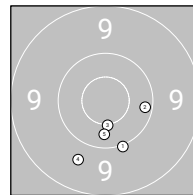

Zähler: 19 25 16 0 0 0 0 0 0 0

Innenzehner: 8

Comp. Precision

Comp. Rapid Fire

## Comp. Precision

<b>Serie 1:</b>	9.1 [19.66] ↗	8.7 [55.05] ↘	10.7* [96.42] ↘	9.0 [131.12] ↗	8.0 [173.55] ↗
<b>Serie 2:</b>	8.0 [17.34] ↑	10.2 [61.58] ↗	9.1 [124.21] ↖	8.7 [159.05] ↗	8.2 [218.94] ↘
<b>Serie 3:</b>	8.5 [18.73] ↑	10.2 [89.29] ↗	9.4 [125.23] ↖	10.0 [161.66] ↖	10.0 [195.88] ↘
<b>Serie 4:</b>	9.2 [20.91] ↗	9.6 [62.28] ↖	9.6 [99.22] ↑	8.6 [170.07] ↘	9.6 [207.92] ↘
<b>Serie 5:</b>	10.0 [46.07] ↘	10.2 [83.81] ↗	10.5* [118.45] ↘	9.7 [155.82] ↘	10.3 [192.89] ↘
<b>Serie 6:</b>	8.1 [18.26] ↗	10.1 [57.15] ↗	9.1 [123.33] ↑	10.7* [159.29] ↗	9.9 [195.16] ↘