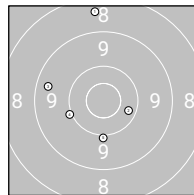

Zähler: 19 25 16 0 0 0 0 0 0 0

Innenzehner: 8

Comp. Precision

Comp. Rapid Fire

## Comp. Precision

<b>Serie 1:</b>	9.1 [19.66] ↗	8.7 [55.05] ↘	10.7* [96.42] ↘	9.0 [131.12] ↗	8.0 [173.55] ↗
<b>Serie 2:</b>	8.0 [17.34] ↑	10.2 [61.58] ↗	9.1 [124.21] ↖	8.7 [159.05] ↗	8.2 [218.94] ↘
<b>Serie 3:</b>	8.5 [18.73] ↑	10.2 [89.29] ↗	9.4 [125.23] ↖	10.0 [161.66] ↖	10.0 [195.88] ↘
<b>Serie 4:</b>	9.2 [20.91] ↗	9.6 [62.28] ↖	9.6 [99.22] ↑	8.6 [170.07] ↘	9.6 [207.92] ↘
<b>Serie 5:</b>	10.0 [46.07] ↘	10.2 [83.81] ↗	10.5* [118.45] ↘	9.7 [155.82] ↘	10.3 [192.89] ↘
<b>Serie 6:</b>	8.1 [18.26] ↗	10.1 [57.15] ↗	9.1 [123.33] ↑	10.7* [159.29] ↗	9.9 [195.16] ↘