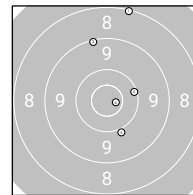

Zähler: 19 25 16 0 0 0 0 0 0 0

Innenzehner: 8

Comp. Precision

Comp. Rapid Fire

## Comp. Precision

<b>Serie 1:</b>	9.1 [19.66] ↗	8.7 [55.05] ↘	10.7* [96.42] ↘	9.0 [131.12] ↗	8.0 [173.55] ↗
<b>Serie 2:</b>	8.0 [17.34] ↑	10.2 [61.58] ↗	9.1 [124.21] ↖	8.7 [159.05] ↗	8.2 [218.94] ↘
<b>Serie 3:</b>	8.5 [18.73] ↑	10.2 [89.29] ↗	9.4 [125.23] ↖	10.0 [161.66] ↖	10.0 [195.88] ↘
<b>Serie 4:</b>	9.2 [20.91] ↗	9.6 [62.28] ↖	9.6 [99.22] ↑	8.6 [170.07] ↘	9.6 [207.92] ↘
<b>Serie 5:</b>	10.0 [46.07] ↘	10.2 [83.81] ↗	10.5* [118.45] ↘	9.7 [155.82] ↘	10.3 [192.89] ↘
<b>Serie 6:</b>	8.1 [18.26] ↗	10.1 [57.15] ↗	9.1 [123.33] ↑	10.7* [159.29] ↗	9.9 [195.16] ↘