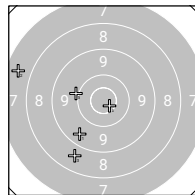

Ergebnis: **545** (572.3)

Comp. Precision: 272                      Serien: 44 44 44 48 47 45

Comp. Rapid Fire: 273                      Serien: 45 45 46 48 44 45

Zähler: 19 28 12 1 0 0 0 0 0 0 0

Innenzehner: 6

Comp. Precision

Comp. Rapid Fire

**Comp. Precision**

<b>Serie 1:</b>	10.4* [17.19] ↗	8.9 [55.69] ↘	9.5 [102.22] ↘	8.8 [150.95] ↘	9.5 [188.52] ↘
<b>Serie 2:</b>	9.8 [16.88] →	8.9 [51.18] ↘	9.7 [89.60] ↘	9.1 [133.49] →	9.3 [168.38] ↘
<b>Serie 3:</b>	9.5 [13.58] ↘	7.5 [52.95] ↙	8.6 [95.36] ↘	10.7* [140.56] ↘	10.0 [179.55] ↙
<b>Serie 4:</b>	10.5* [16.00] ↙	10.1 [57.36] ↑	10.6* [96.64] ↗	10.2 [138.82] ↑	8.8 [195.31] ↑
<b>Serie 5:</b>	9.2 [27.88] ↗	10.2 [62.30] ↘	10.0 [98.62] ↙	8.9 [130.03] ↑	10.6* [169.61] ↘
<b>Serie 6:</b>	8.9 [16.06] ↘	9.7 [45.87] ↓	10.0 [85.37] ↘	9.6 [121.76] ↙	9.7 [155.58] ↘