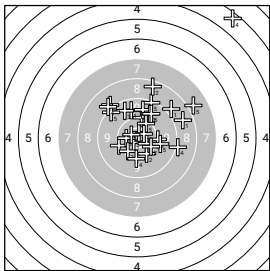

Ergebnis: **541**_{AK} (565.7)

Comp. Precision: 271 Serien: 47 40 47 46 45 46

Comp. Rapid Fire: 270 Serien: 42 42 46 49 44 47

Zähler: 26 17 13 3 0 0 0 1 0 0 0

Innenzehner: 9

Comp. Precision

Comp. Rapid Fire

Comp. Precision

Serie 1:	10.7* [14.88] ↘	10.0 [78.19] ↑	8.9 [105.10] ↗	10.1 [141.44] ↙	9.1 [194.42] ↗
Serie 2:	10.7* [33.94] ↗	10.5* [115.52] ↙	10.0 [139.50] ↗	3.3 [166.52] ↗	7.8 [207.76] ↗
Serie 3:	9.6 [11.21] ↑	10.2 [70.53] ↘	9.5 [123.76] ↗	10.0 [149.93] ↓	9.2 [172.71] ↘
Serie 4:	9.6 [41.04] ↑	8.3 [96.12] ↗	10.5* [122.34] ↗	9.0 [146.72] ↗	10.2 [171.60] ↗
Serie 5:	8.8 [15.26] ↗	10.1 [49.81] ↘	10.6* [80.80] ↗	8.9 [145.71] ↘	9.9 [172.06] ↗
Serie 6:	8.6 [15.36] ↗	10.2 [44.81] ↘	9.7 [100.17] ↗	10.6* [130.43] ↙	9.6 [154.48] ↗