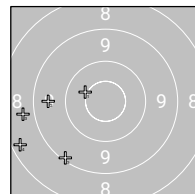

Comp. Rapid Fire

Serie 1:	8.6 [2.24] ↓	10.4 [2.30] ↗	9.2 [2.30] ↘	7.5 [2.33] ↙	8.2 [2.32] ↘
Serie 2:	9.2 [2.49] ↙	7.7 [2.25] ↘	8.7 [2.32] ↘	10.2 [2.23] ↘	8.4 [2.39] ↓
Serie 3:	8.5 [2.44] ↑	10.0 [2.51] ↙	10.1 [2.39] ↓	9.2 [2.30] ↘	9.7 [2.46] ↘
Serie 4:	10.6* [2.66] ↑	10.1 [2.48] ↓	9.3 [2.33] ↙	10.0 [2.39] ↘	10.5* [2.32] ↘
Serie 5:	10.4 [2.47] ↘	9.5 [2.48] ↙	8.7 [2.47] ↙	8.3 [2.26] ↙	9.1 [2.26] ↘
Serie 6:	8.6 [2.62] ↗	10.6* [2.40] ↙	10.1 [2.67] ↘	9.9 [2.57] ↓	10.2 [2.38] ↘