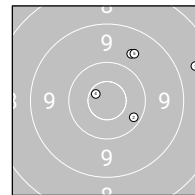

Ergebnis: **541**_{AK} (565.7)

Comp. Precision: 271 Serien: 47 40 47 46 45 46

Comp. Rapid Fire: 270 Serien: 42 42 46 49 44 47

Zähler: 26 17 13 3 0 0 0 1 0 0 0

Innenzehner: 9

Comp. Precision

Comp. Rapid Fire

Comp. Precision

Serie 1:	10.7* [14.88] ↘	10.0 [78.19] ↑	8.9 [105.10] ↗	10.1 [141.44] ↙	9.1 [194.42] ↗
Serie 2:	10.7* [33.94] ↗	10.5* [115.52] ↙	10.0 [139.50] ↗	3.3 [166.52] ↗	7.8 [207.76] ↗
Serie 3:	9.6 [11.21] ↑	10.2 [70.53] ↘	9.5 [123.76] ↗	10.0 [149.93] ↓	9.2 [172.71] ↘
Serie 4:	9.6 [41.04] ↑	8.3 [96.12] ↗	10.5* [122.34] ↗	9.0 [146.72] ↗	10.2 [171.60] ↗
Serie 5:	8.8 [15.26] ↗	10.1 [49.81] ↘	10.6* [80.80] ↗	8.9 [145.71] ↘	9.9 [172.06] ↗
Serie 6:	8.6 [15.36] ↗	10.2 [44.81] ↘	9.7 [100.17] ↗	10.6* [130.43] ↙	9.6 [154.48] ↗