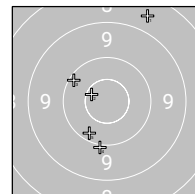

Comp. Rapid Fire

Serie 1:	8.6 [2.24] ↓	10.4 [2.30] ↗	9.2 [2.30] ↘	7.5 [2.33] ↙	8.2 [2.32] ↘
Serie 2:	9.2 [2.49] ↙	7.7 [2.25] ↘	8.7 [2.32] ↘	10.2 [2.23] ↘	8.4 [2.39] ↓
Serie 3:	8.5 [2.44] ↑	10.0 [2.51] ↙	10.1 [2.39] ↓	9.2 [2.30] ↘	9.7 [2.46] ↘
Serie 4:	10.6* [2.66] ↑	10.1 [2.48] ↓	9.3 [2.33] ↙	10.0 [2.39] ↘	10.5* [2.32] ↘
Serie 5:	10.4 [2.47] ↘	9.5 [2.48] ↙	8.7 [2.47] ↙	8.3 [2.26] ↙	9.1 [2.26] ↘
Serie 6:	8.6 [2.62] ↗	10.6* [2.40] ↙	10.1 [2.67] ↘	9.9 [2.57] ↓	10.2 [2.38] ↘