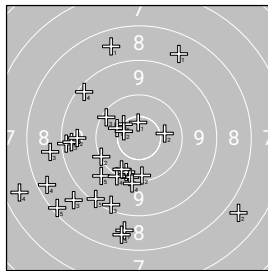

Ergebnis: **541**_{AK} (565.7)

Comp. Precision: 271 Serien: 47 40 47 46 45 46

Comp. Rapid Fire: 270 Serien: 42 42 46 49 44 47

Zähler: 26 17 13 3 0 0 0 1 0 0 0

Innenzehner: 9

Comp. Precision

Comp. Rapid Fire

Comp. Precision

Serie 1:	10.7* [14.88] ↘	10.0 [78.19] ↑	8.9 [105.10] ↗	10.1 [141.44] ↙	9.1 [194.42] ↗
Serie 2:	10.7* [33.94] ↗	10.5* [115.52] ↙	10.0 [139.50] ↗	3.3 [166.52] ↗	7.8 [207.76] ↗
Serie 3:	9.6 [11.21] ↑	10.2 [70.53] ↘	9.5 [123.76] ↗	10.0 [149.93] ↓	9.2 [172.71] ↘
Serie 4:	9.6 [41.04] ↑	8.3 [96.12] ↗	10.5* [122.34] ↗	9.0 [146.72] ↗	10.2 [171.60] ↗
Serie 5:	8.8 [15.26] ↗	10.1 [49.81] ↘	10.6* [80.80] ↗	8.9 [145.71] ↘	9.9 [172.06] ↗
Serie 6:	8.6 [15.36] ↗	10.2 [44.81] ↘	9.7 [100.17] ↗	10.6* [130.43] ↙	9.6 [154.48] ↗