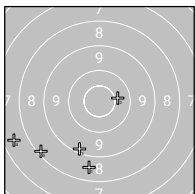

Comp. Rapid Fire

Serie 1:	8.6 [2.24] ↓	10.4 [2.30] ↗	9.2 [2.30] ↘	7.5 [2.33] ↙	8.2 [2.32] ↘
Serie 2:	9.2 [2.49] ↙	7.7 [2.25] ↘	8.7 [2.32] ↘	10.2 [2.23] ↘	8.4 [2.39] ↓
Serie 3:	8.5 [2.44] ↑	10.0 [2.51] ↙	10.1 [2.39] ↓	9.2 [2.30] ↘	9.7 [2.46] ↘
Serie 4:	10.6* [2.66] ↑	10.1 [2.48] ↓	9.3 [2.33] ↙	10.0 [2.39] ↘	10.5* [2.32] ↘
Serie 5:	10.4 [2.47] ↘	9.5 [2.48] ↙	8.7 [2.47] ↙	8.3 [2.26] ↙	9.1 [2.26] ↘
Serie 6:	8.6 [2.62] ↗	10.6* [2.40] ↙	10.1 [2.67] ↘	9.9 [2.57] ↓	10.2 [2.38] ↘