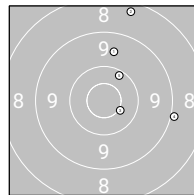

Ergebnis: **541**_{AK} (565.7)

Comp. Precision: 271 Serien: 47 40 47 46 45 46

Comp. Rapid Fire: 270 Serien: 42 42 46 49 44 47

Zähler: 26 17 13 3 0 0 0 1 0 0 0

Innenzehner: 9

Comp. Precision

Comp. Rapid Fire

Comp. Precision

Serie 1:	10.7* [14.88] ↘	10.0 [78.19] ↑	8.9 [105.10] ↗	10.1 [141.44] ↙	9.1 [194.42] ↗
Serie 2:	10.7* [33.94] ↗	10.5* [115.52] ↙	10.0 [139.50] ↗	3.3 [166.52] ↗	7.8 [207.76] ↗
Serie 3:	9.6 [11.21] ↑	10.2 [70.53] ↘	9.5 [123.76] ↗	10.0 [149.93] ↓	9.2 [172.71] ↘
Serie 4:	9.6 [41.04] ↑	8.3 [96.12] ↗	10.5* [122.34] ↗	9.0 [146.72] ↗	10.2 [171.60] ↗
Serie 5:	8.8 [15.26] ↗	10.1 [49.81] ↘	10.6* [80.80] ↗	8.9 [145.71] ↘	9.9 [172.06] ↗
Serie 6:	8.6 [15.36] ↗	10.2 [44.81] ↘	9.7 [100.17] ↗	10.6* [130.43] ↙	9.6 [154.48] ↗