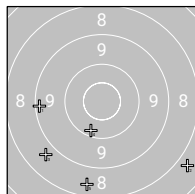

Comp. Rapid Fire

Serie 1:	8.6 [2.24] ↓	10.4 [2.30] ↗	9.2 [2.30] ↘	7.5 [2.33] ↙	8.2 [2.32] ↘
Serie 2:	9.2 [2.49] ↙	7.7 [2.25] ↘	8.7 [2.32] ↘	10.2 [2.23] ↘	8.4 [2.39] ↓
Serie 3:	8.5 [2.44] ↑	10.0 [2.51] ↙	10.1 [2.39] ↓	9.2 [2.30] ↘	9.7 [2.46] ↘
Serie 4:	10.6* [2.66] ↑	10.1 [2.48] ↓	9.3 [2.33] ↙	10.0 [2.39] ↘	10.5* [2.32] ↘
Serie 5:	10.4 [2.47] ↘	9.5 [2.48] ↙	8.7 [2.47] ↙	8.3 [2.26] ↙	9.1 [2.26] ↘
Serie 6:	8.6 [2.62] ↗	10.6* [2.40] ↙	10.1 [2.67] ↘	9.9 [2.57] ↓	10.2 [2.38] ↘