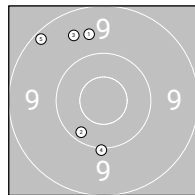

Ergebnis: **541**_{AK} (565.7)

Comp. Precision: 271 Serien: 47 40 47 46 45 46

Comp. Rapid Fire: 270 Serien: 42 42 46 49 44 47

Zähler: 26 17 13 3 0 0 0 1 0 0 0

Innenzehner: 9

Comp. Precision

Comp. Rapid Fire

Comp. Precision

Serie 1:	10.7* [14.88] ↘	10.0 [78.19] ↑	8.9 [105.10] ↗	10.1 [141.44] ↙	9.1 [194.42] ↗
Serie 2:	10.7* [33.94] ↗	10.5* [115.52] ↙	10.0 [139.50] ↗	3.3 [166.52] ↗	7.8 [207.76] ↗
Serie 3:	9.6 [11.21] ↑	10.2 [70.53] ↘	9.5 [123.76] ↗	10.0 [149.93] ↓	9.2 [172.71] ↘
Serie 4:	9.6 [41.04] ↑	8.3 [96.12] ↗	10.5* [122.34] ↗	9.0 [146.72] ↗	10.2 [171.60] ↗
Serie 5:	8.8 [15.26] ↗	10.1 [49.81] ↘	10.6* [80.80] ↗	8.9 [145.71] ↘	9.9 [172.06] ↗
Serie 6:	8.6 [15.36] ↗	10.2 [44.81] ↘	9.7 [100.17] ↗	10.6* [130.43] ↙	9.6 [154.48] ↗