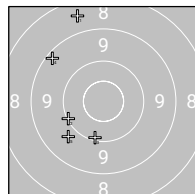

Comp. Rapid Fire

Serie 1:	8.6 [2.24] ↓	10.4 [2.30] ↗	9.2 [2.30] ↘	7.5 [2.33] ↙	8.2 [2.32] ↘
Serie 2:	9.2 [2.49] ↙	7.7 [2.25] ↘	8.7 [2.32] ↘	10.2 [2.23] ↘	8.4 [2.39] ↓
Serie 3:	8.5 [2.44] ↑	10.0 [2.51] ↙	10.1 [2.39] ↓	9.2 [2.30] ↘	9.7 [2.46] ↘
Serie 4:	10.6* [2.66] ↑	10.1 [2.48] ↓	9.3 [2.33] ↙	10.0 [2.39] ↘	10.5* [2.32] ↘
Serie 5:	10.4 [2.47] ↘	9.5 [2.48] ↙	8.7 [2.47] ↙	8.3 [2.26] ↙	9.1 [2.26] ↘
Serie 6:	8.6 [2.62] ↗	10.6* [2.40] ↙	10.1 [2.67] ↘	9.9 [2.57] ↓	10.2 [2.38] ↘