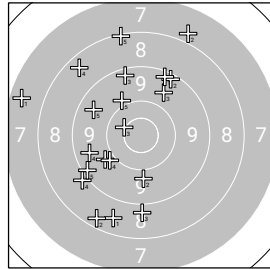

Ergebnis: **528** (557.1)

Competition 150s: 189      Serien: 47 49 47 46

Competition 20s: 171      Serien: 40 45 43 43

Competition 10s: 168      Serien: 40 46 46 36

Zähler: 16 26 12 4 0 2 0 0 0 0 0

Innenzehner: 7

Competition 150s

Competition 20s

Competition 10s

**Competition 150s**

<b>Serie 1:</b>	10.0 [10.06] ➔	10.6* [31.60] ↓	9.3 [57.29] ➔	10.1 [87.56] ⚡	8.8 [117.88] ⚡
<b>Serie 2:</b>	10.5* [17.72] ➔	10.4 [40.96] ⚡	9.4 [66.69] ⚡	10.0 [91.72] ⚡	10.0 [118.43] ⚡
<b>Serie 3:</b>	10.1 [34.29] ↓	9.6 [50.87] ⚡	9.5 [68.21] ⚡	10.7* [91.13] ➔	9.9 [116.97] ⚡
<b>Serie 4:</b>	9.6 [12.53] ⚡	9.9 [40.45] ➔	9.3 [66.01] ↓	10.1 [87.86] ➔	9.4 [112.80] ⚡